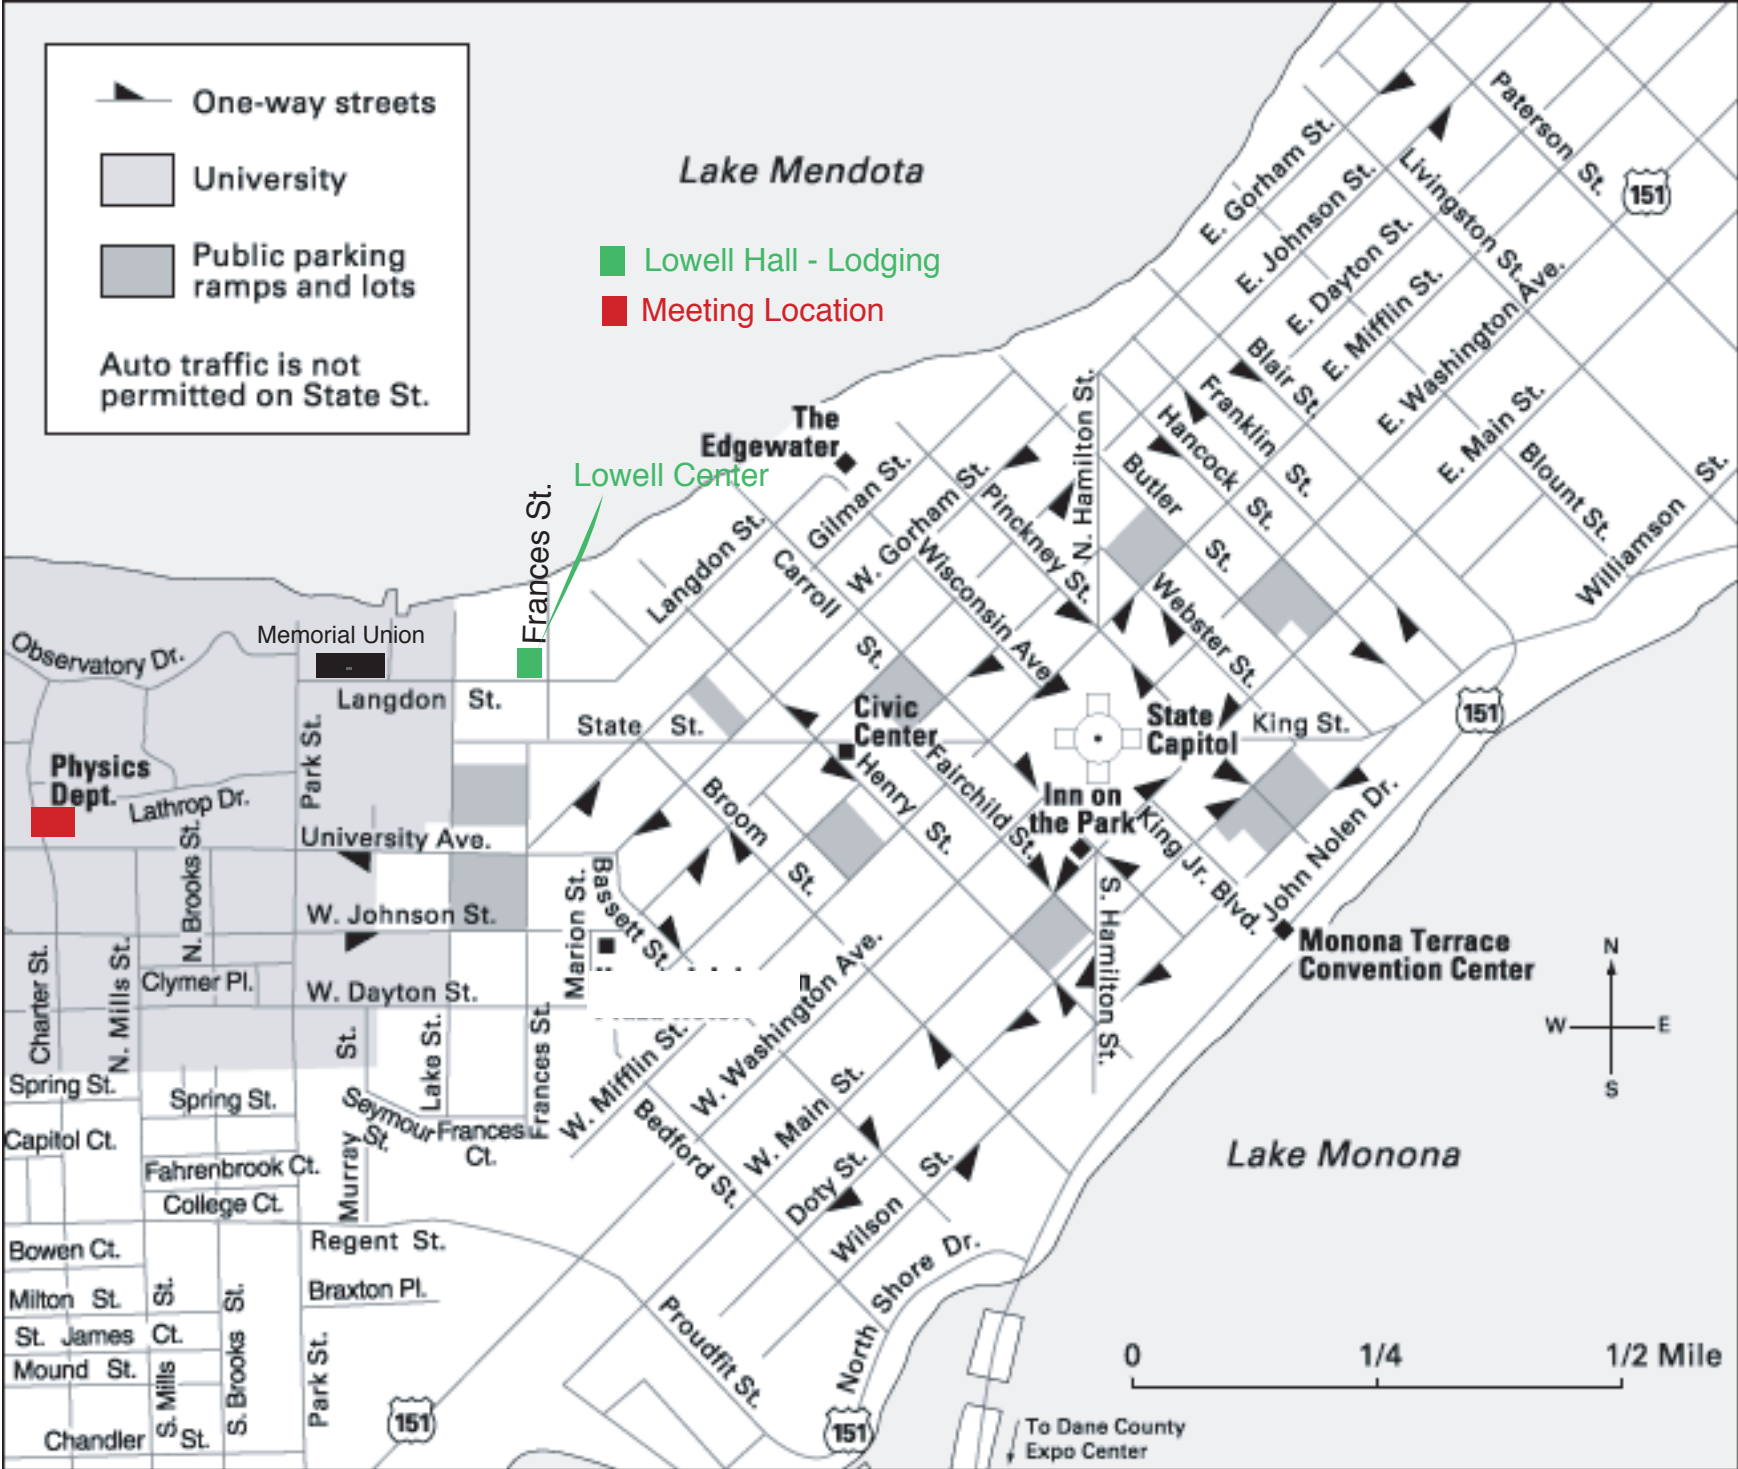

 One-way streets
 University
 Public parking ramps and lots
 Auto traffic is not permitted on State St.

 Lowell Hall - Lodging
 Meeting Location

Lowell Center

Frances St.

Physics Dept.

Memorial Union

The Edgewater

Civic Center

State Capitol

Inn on the Park

Monona Terrace Convention Center

Lake Monona

Lake Mendota

151

151

151

151

0 1/4 1/2 Mile

To Dane County Expo Center