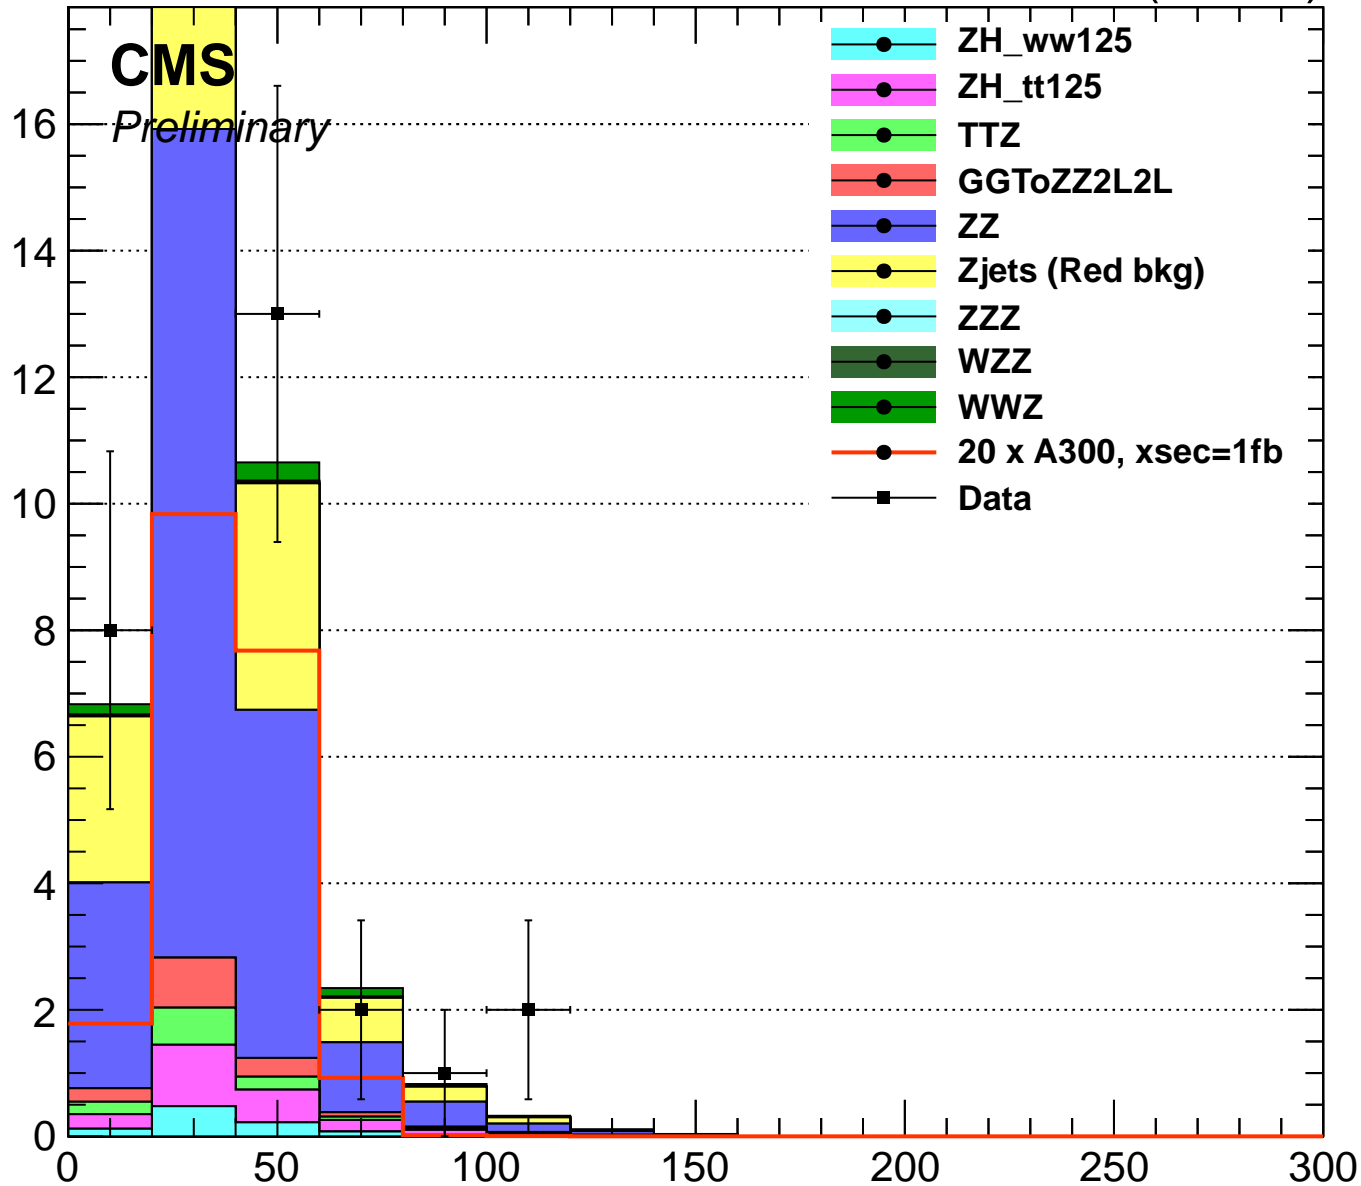

19.7 fb⁻¹ (8 TeV)

Events / 20 (GeV)

CMS

Preliminary

-  ZH_ww125
-  ZH_tt125
-  TTZ
-  GGToZZ2L2L
-  ZZ
-  Zjets (Red bkg)
-  ZZZ
-  WZZ
-  WWZ
-  20 x A300, xsec=1fb
-  Data

Lepton2 Pt (GeV)