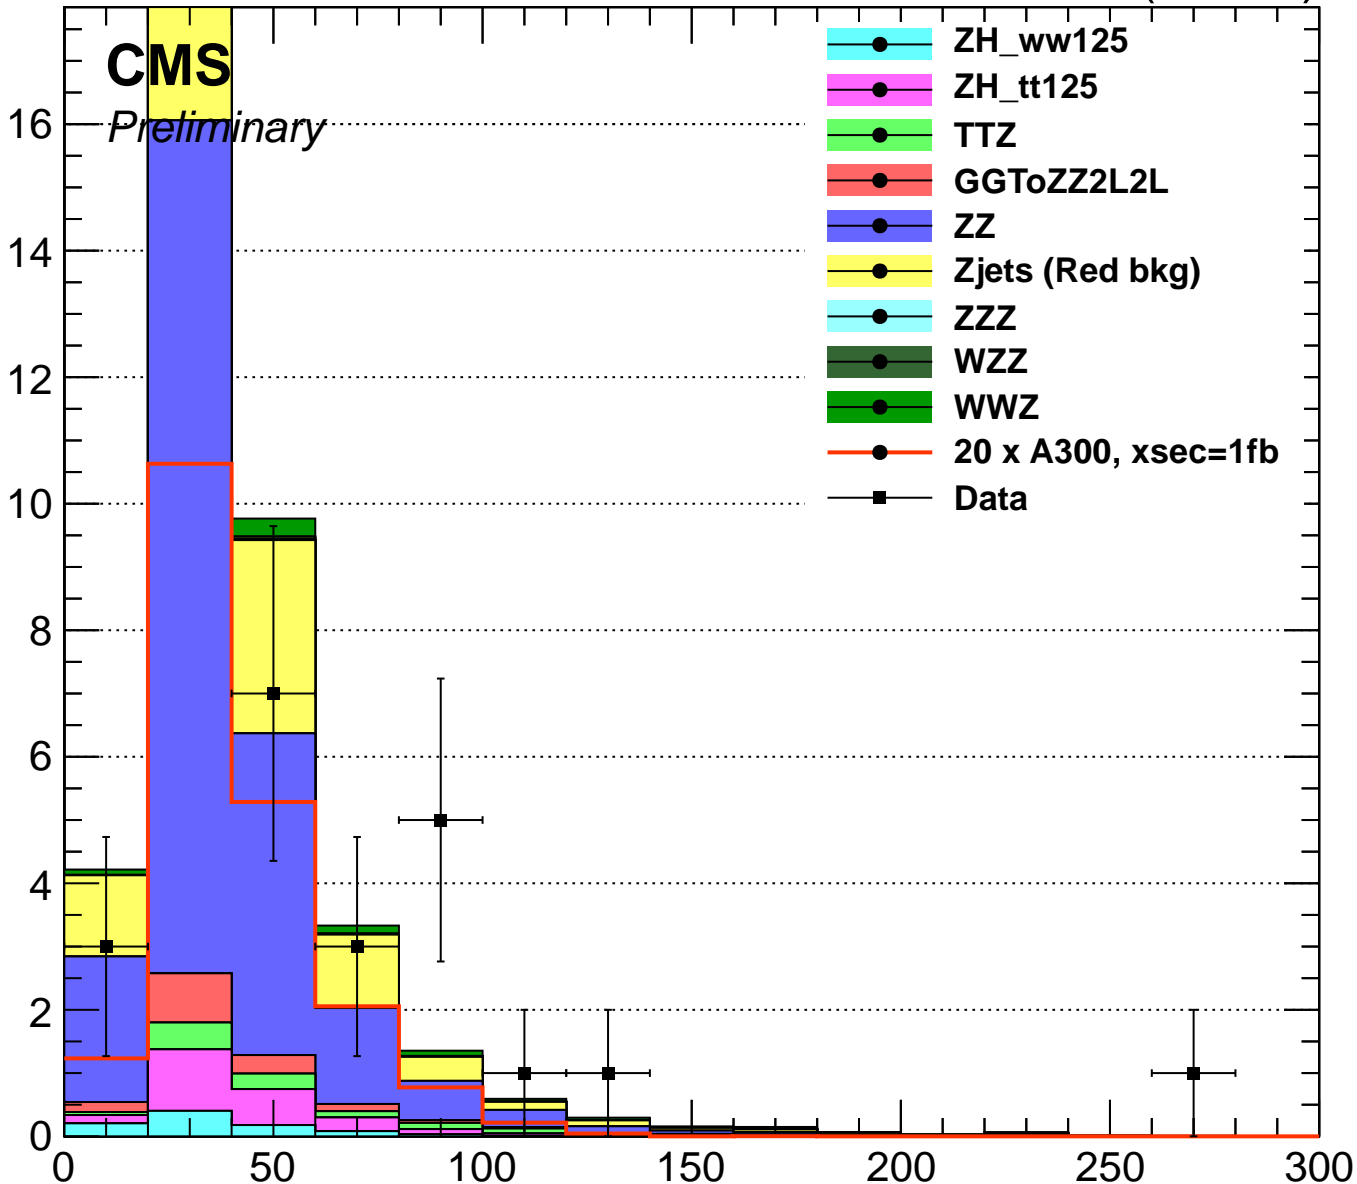

19.7 fb⁻¹ (8 TeV)

Events / 20 (GeV)

CMS

Preliminary

-  ZH_ww125
-  ZH_tt125
-  TTZ
-  GGT0ZZ2L2L
-  ZZ
-  Zjets (Red bkg)
-  ZZZ
-  WZZ
-  WWZ
-  20 x A300, xsec=1fb
-  Data

τ_2 Pt (GeV)