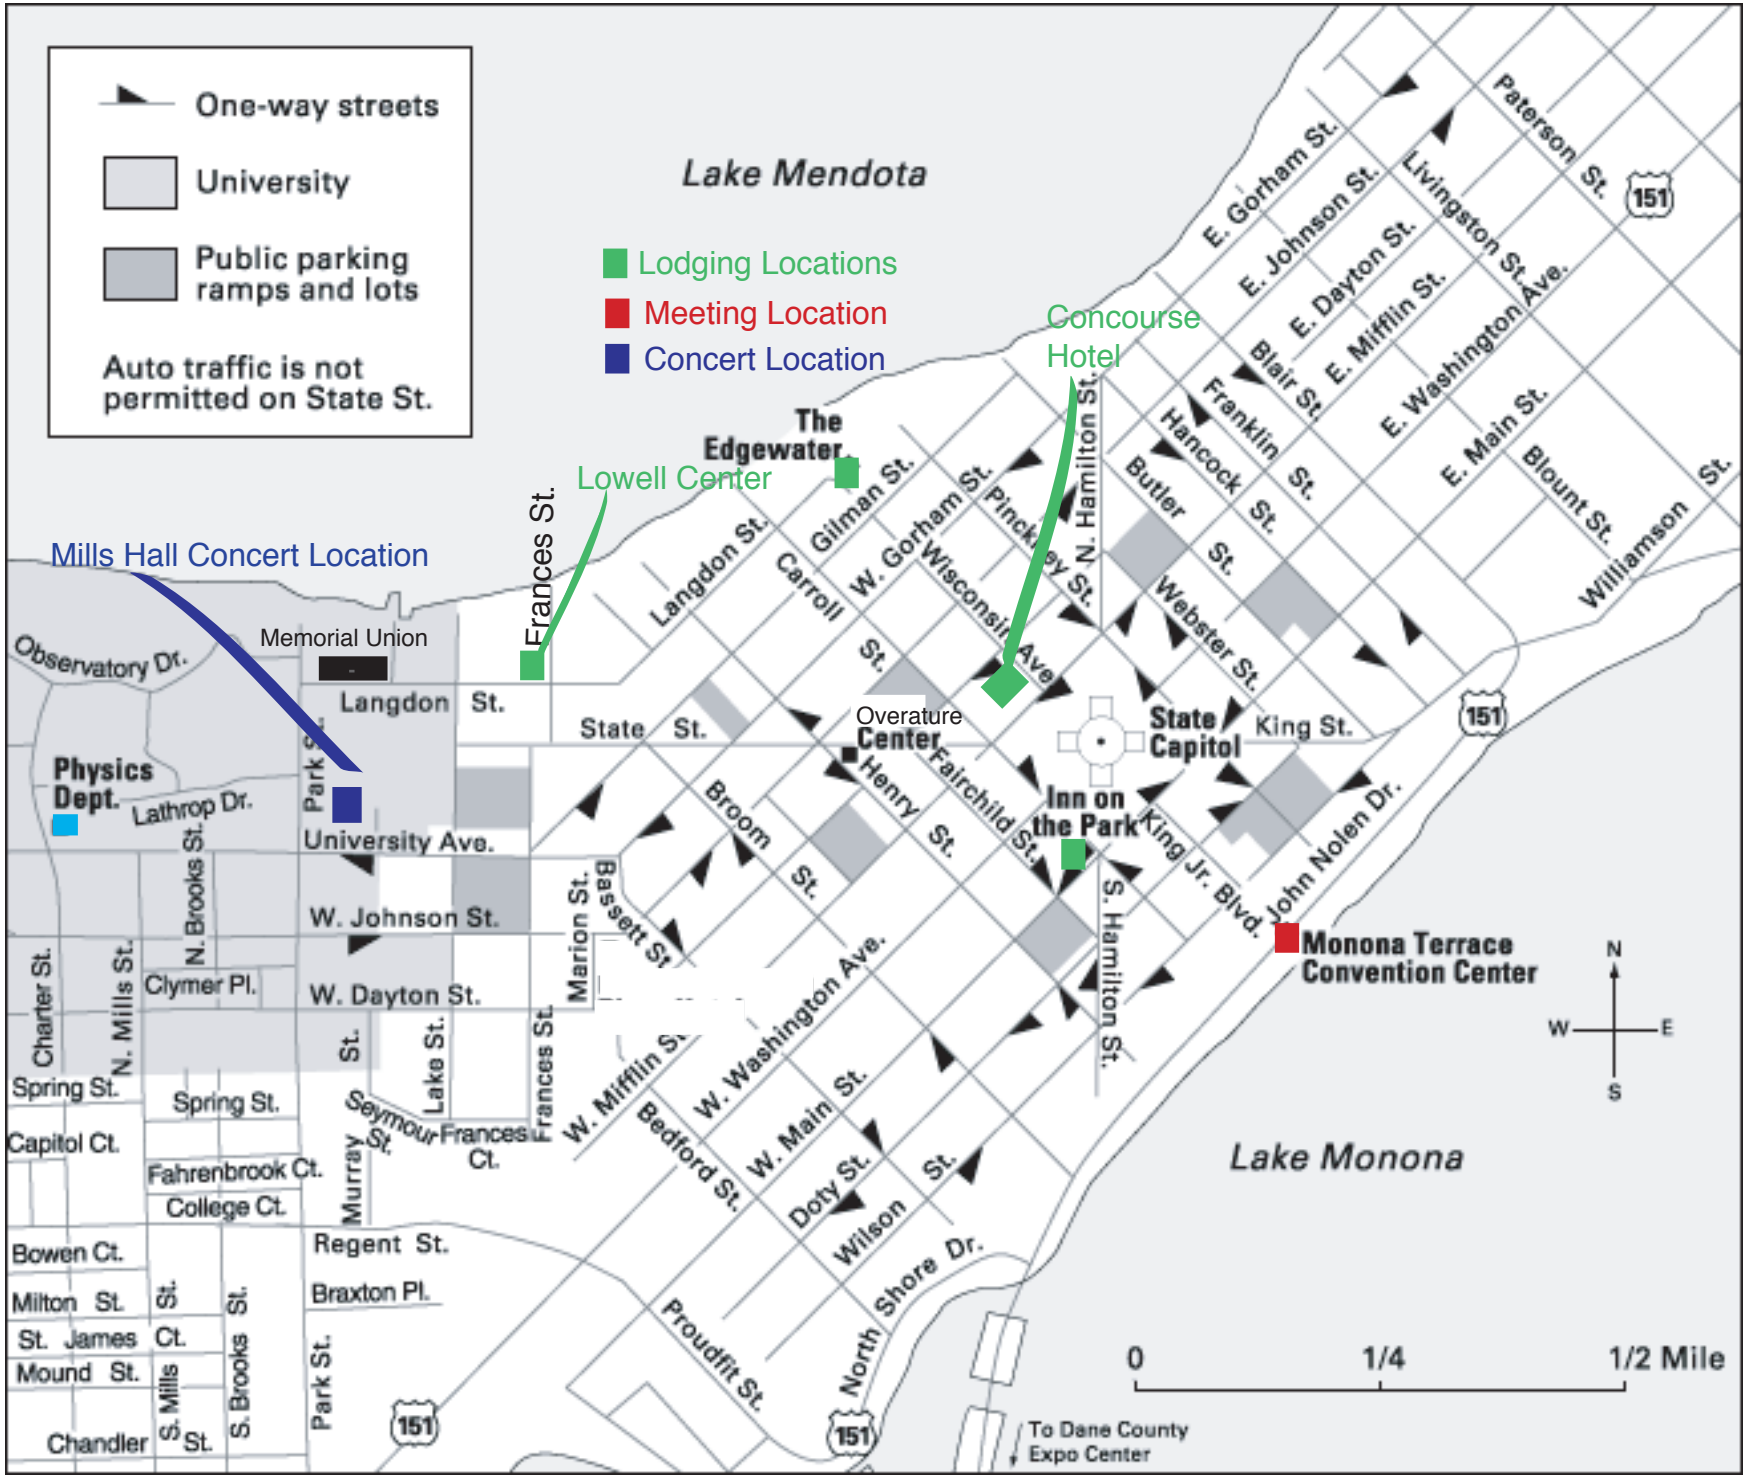

- ▲ One-way streets
- University
- Public parking ramps and lots

Auto traffic is not permitted on State St.

- Lodging Locations
- Meeting Location
- Concert Location

Mills Hall Concert Location

Lowell Center

Concourse Hotel

Memorial Union

Physics Dept.

Overture Center

Inn on the Park

Monona Terrace Convention Center

0 1/4 1/2 Mile

To Dane County Expo Center